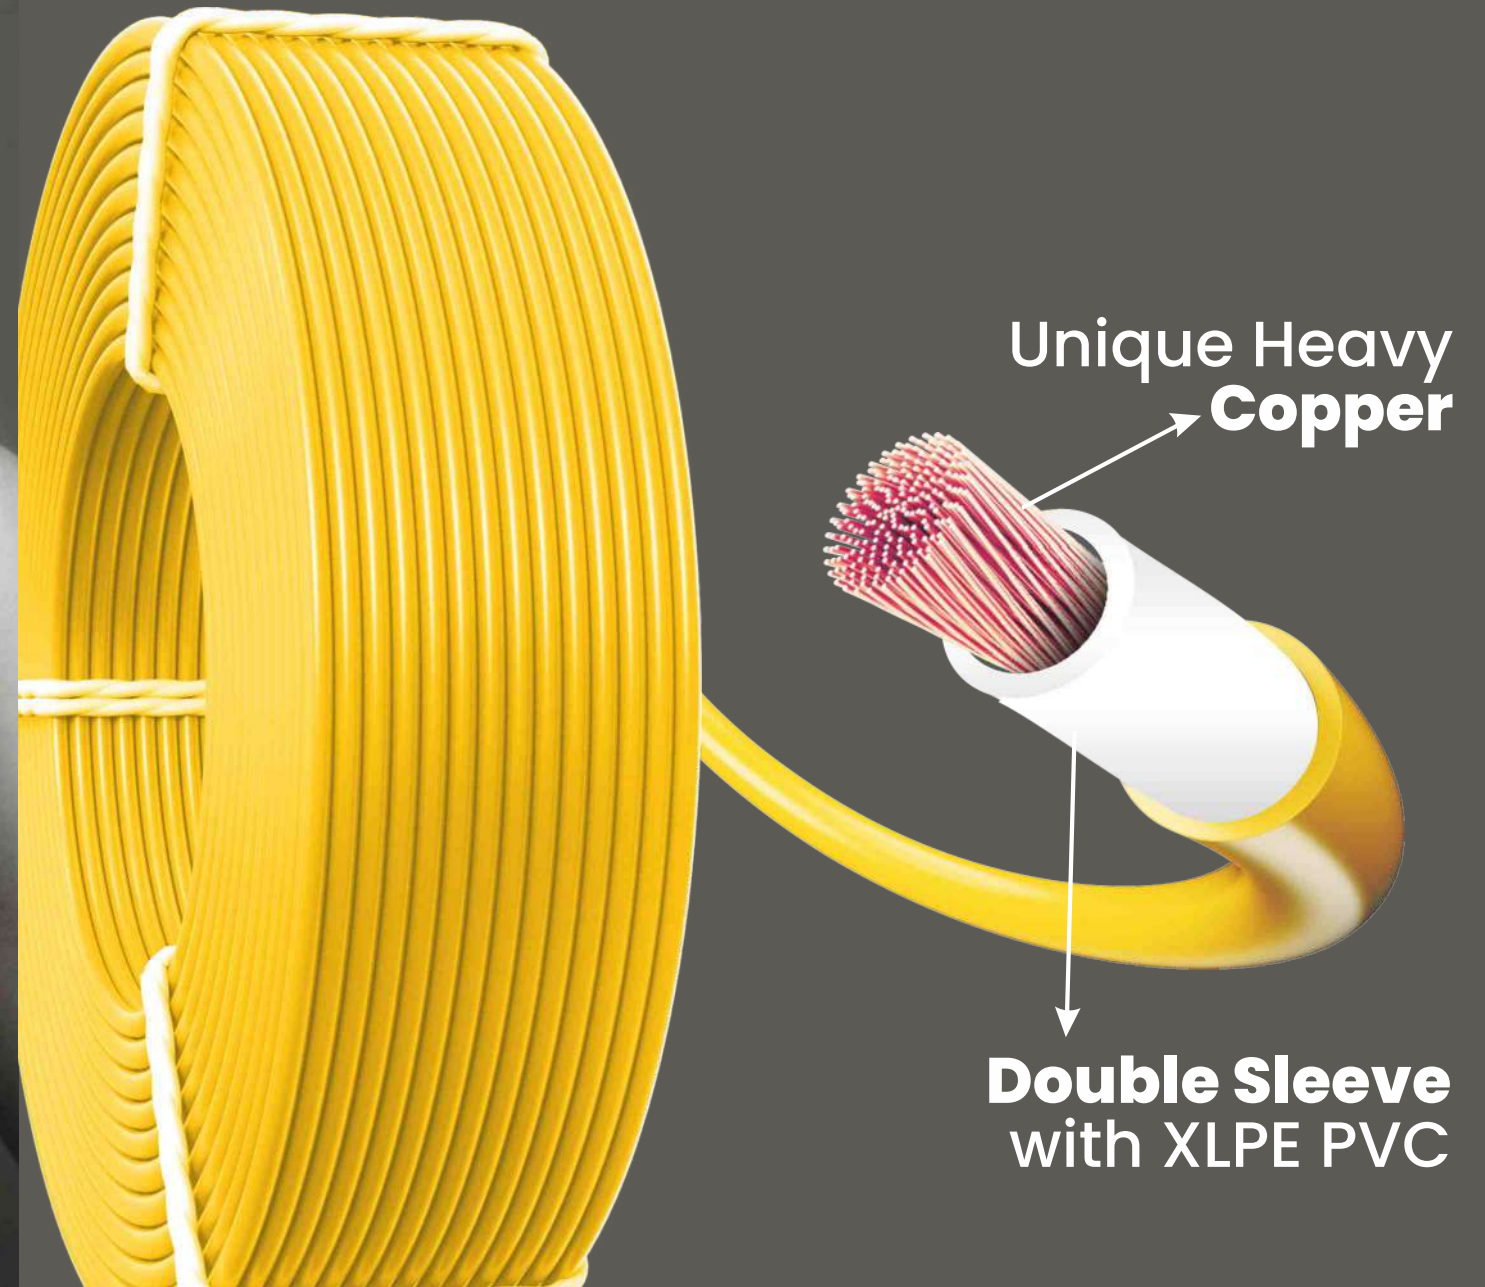

FR PVC INSULATED WIRES & CABLES

Code	Item	Length	M.R.P ₹	Dealer List	Outer Ctn.
LE-1317	0.50 SQ MM	90 MTRS.	1262	1232	24
LE-1309	0.75 SQ MM	90 MTRS.	1836	1806	24
LE-1310	1.0 SQ MM	90 MTRS.	2616	2316	24
LE-1311	1.5 SQ MM	90 MTRS.	3516	3366	20
LE-1312	2.5 SQ MM	90 MTRS.	5691	5541	12
LE-1313	4.0 SQ MM	90 MTRS.	8427	8177	10
LE-1314	6.0 SQ MM	90 MTRS.	12572	12072	6
LE-1315	10.0 SQ MM	90 MTRS.	20535	20235	4
LE-1316	16.0 SQ MM	90 MTRS.	32481	32481	3

Safety
First is
Safety
Always