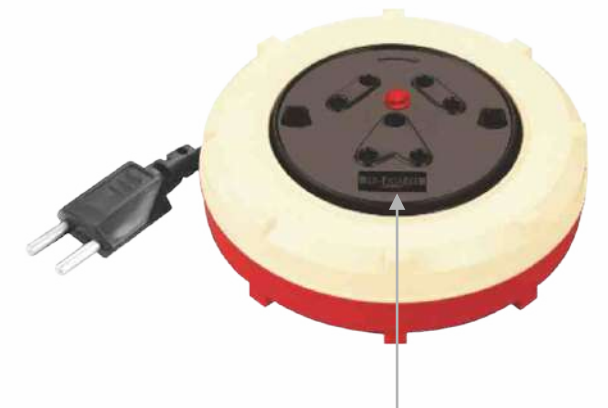

VISTA EXTENSION CORD

VISTA EXTENSION CORD			
LE-1355	2 PIN X 4Y FLAT WIRE	240	10
LE-1356	2 PIN X 4Y WITH SWITCH FLAT WIRE	250	10
LE-1357	2 PIN X 8Y ROUND WIRE	360	10
LE-1358	2 PIN X 8Y WITH SWITCH ROUND WIRE	376	10
LE-1359	3 PIN X 4Y WITH SWITCH ROUND WIRE	360	10
LE-1360	3 PIN X 4Y ROUND WIRE LIGHT TO POWER	384	10
LE-1361	3 PIN X 4Y WITH SWITCH ROUND WIRE LIGHT TO POWER	396	10
LE-1362	3 PIN X 4Y ROUND WIRE POWER	396	10
LE-1363	3 PIN X 4Y WITH SWITCH ROUND WIRE POWER	420	10