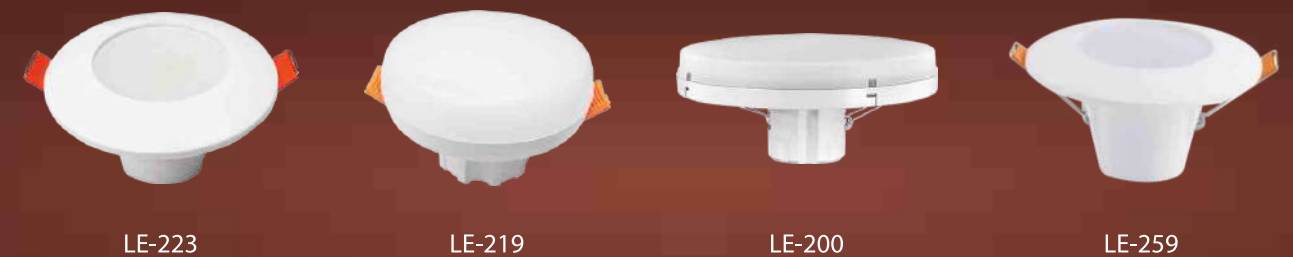

**Galaxy  
Panel Light Series**

Model No.	Power	Shape	Colours	Packing	Dealer List
LE-7038	6 WAT	RD	WH+BL/PK/GR/PGB	60	280
LE-7026	12 WATT	RD	WH+BL/PK/GR/PGB	40	380
LE-7027	18 WATT	RD	WH+BL/PK/GR/PGB	20	590
LE-7028	6 WATT	SQ	WH+BL/PK/GR/PGB	60	280
LE-7029	12 WATT	SQ	WH+BL/PK/GR/PGB	40	380
LE-7030	18 WATT	SQ	WH+BL/PK/GR/PGB	20	590

**Elegant  
Surface Mount Panel Light**

Model No.	Power	Shape	Colours	Packing	Dealer List
LE-7019	6 WATT	SQ	WH+BL/PK/PGB	60	400
LE-7020	12 WATT	SQ	WH+BL/PK/PGB	40	490
LE-7021	18 WATT	SQ	WH+BL/PK/PGB	20	580
LE-7022	6 WATT	RD	WH+BL/PK/PGB	60	400
LE-7023	12 WATT	RD	WH+BL/PK/PGB	40	490
LE-7024	18 WATT	RD	WH+BL/PK/PGB	20	580

## LED Downlights

Model No.	Power	Shape	Colours	Packing	Dealer List
LE-528	7 WATT	RD	WH / WW / NW / BL / PK / RD / GR	50	202
LE-229	6 WATT	RD	WH / WW / BL / PK / RD / GR	100	210
LE-224	9 WATT	RD	WH	60	230
LE-224	7 WATT	RD	WW / BL / RD / GR / PK	60	230
LE-224	9 WATT	RD	R+B+P 3 IN 1	60	300
LE-250	6 WATT	RD	WH / WW / BL / RD / GR / PK	50	160
LE-204	12 WATT	RD	WH / WW / BL / RD / GR / PK	50	176
LE-8042 AURA	15 WATT	RD	WH+WW / WH+GRN / WH+BLU / WH+PNK	20	368
LE-8042 IDEA	15 WATT	RD	WH / WW / NW / BLU / PNK / GRN / RED	20	302
LE-258	7 WATT	RD	WH / WW / BL / RD / GR / PK	50	174
LE-218	7 WATT	RD	WH / WW / BL / RD / GR / PK	50	174
LE-251	8 WATT	RD	WH+WW+NW (3 IN 1), RD+BL+PNK (3 IN 1) WH+GRN+PNK (3 IN 1)	50	222
LE-252	9 WATT	RD	WH / WW / BL / PK / RD / GR	50	194
LE-260	7 WATT	RD	WH / WW	50	132

## DEEP JUNCTION ITEM

Model No.	Power	Shape	Colours	Packing	Dealer List
LE-223	3 WATT	RD	WH/WW/BL/RD/GR/PNK	100	108
LE-223	4WATT	RD	RBP/WH+WW+NW (3 IN 1)	100	176
LE-219	6 WATT	RD	WH/WW/BL/RD/GR/PK	50	157
LE-200	15 WATTS	RD	WH/WW/NW	30	400
LE-200	15 WATTS	RD	BL/PK/GR	30	420
LE-259	3 WATT	RD	WH/WW/BL/RD/GR/PNK	100	130
LE-259	3 WATT	RD	RBP/WH+WW+NW (3 IN 1)	100	176
LE-499	3 WATT	RD	WH/WW/BL/RD/GR/PNK	100	139